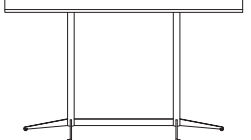

W1200 x D800 x H1050mm
W1800 x D800 x H1050mm