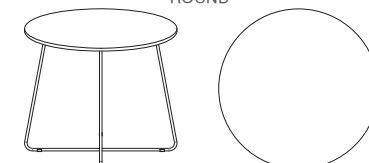

Standard Product Information

Top : Wood, Veneer and Laminate.
 Base Structure : Solid Wood Leg.
 Structural Frame : Solid Wood.
 Edge Detail : Flat/Chamfered.

CENTER TABLE
ROUND

Dia - 600/750/900mm Height - 450mm

Top : Wood, Veneer, Laminate, Glass and Marble.
Base Structure: SS and MS.
Base Finish : SS Brush Finish and Powder Coating.
Edge Detail : Flat.

CENTER TABLE
ROUND

Dia - 600/750/900mm Height - 450mm

MEETING TABLE
ROUND

Dia - 600/750/900mm Height - 750mm

Standard Product Information

Top : Wood, Veneer, Laminate and Glass.
Base Structure: SS and MS.
Base Finish : SS Brush Finish and Powder Coating.
Edge Detail : Flat.

CENTER TABLE
ROUND

Dia - 600/750/900mm Height -
450mm

MEETING TABLE
ROUND

Dia - 600/750/900mm Height - 750mm

Standard Product Information

Top : Wood, Veneer and Laminate.
Base Structure : Solid Wood Leg.
Structural Frame : Solid Wood.
Edge Detail : Flat.