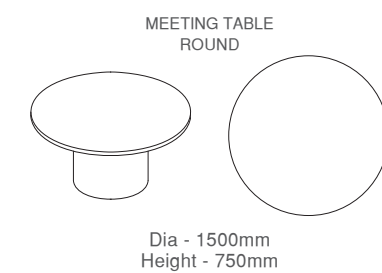

Standard Product Information

Top : Wood, Veneer and Laminate
Base Structure: MS.
Base Finish : Powder Coating.
Edge Detail : Flat.