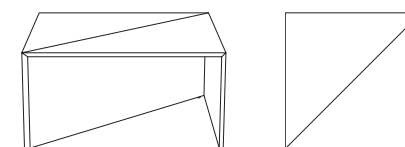

Dia - 600/750/900mm Height -
450mm

MEETING TABLE
ROUND

Dia - 600/750/900mm Height - 750mm

Standard Product Information

Top : Wood, Veneer and Laminate.
Base Structure : Solid Wood Leg.
Structural Frame : Solid Wood.
Edge Detail : Flat.

CENTER TABLE

W750 x D450 x H450mm

CENTER TABLE

W1200 x D600 x H450mm

Standard Product Information

Top : Wood, Veneer and Laminate.
Base Structure: SS and MS.
Base Finish : SS Brush Finish and Powder Coating.
Edge Detail : Flat.

CENTER TABLE
ROUND

Dia - 750/900mm
Height - 450mm

Standard Product Information

Top : Wood, Veneer and Laminate.
 Base Structure : Solid Wood Leg.
 Structural Frame : Solid Wood.
 Edge Detail : Flat.

CENTER TABLE
SQUARE

W600 x D600 x H450mm

CENTER TABLE
SQUARE

W900 x D900 x H450mm

Standard Product Information

Top : Wood, Veneer and Laminate.
 Base Structure : Solid Wood Leg with Metal Cap .
 Structural Frame : Solid Wood.
 Edge Detail : Flat.