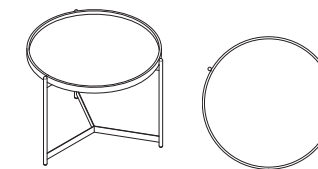

CENTER TABLE
ROUND

Dia - 600/750/900mm Height - 450mm

CENTER TABLE
SQUARE

W600 x D600 x H450mm
 W750 x D750 x H450mm
 W900 x D900 x H450mm

MEETING TABLE
ROUND

Dia - 900/1200mm
 Height - 750mm

Standard Product Information

Top : Wood, Veneer and Laminate.
Base Structure : Solid Wood Leg.
Structural Frame : Solid Wood.
Edge Detail : Flat/Chamfered.

CENTER TABLE
ROUND

W450 x D450 x H450mm
W600 x D600 x H450mm
W750 x D750 x H450mm
W900 x D900 x H450mm

CENTER TABLE
ROUND

W750 x D750 x H450mm

CENTER TABLE
ROUND

W750 x D750 x H600mm

Standard Product Information

Top : Wood, Veneer, Laminate and Back Painted Glass.
Base Structure: SS and MS.
Base Finish : SS Brush Finish and Powder Coating.
Edge Detail : Flat/Chamfered.

CENTER TABLE
ROUND

Dia - 750/900mm
Height - 450mm

MEETING TABLE
ROUND

Dia - 750/900mm
Height - 750mm

CENTER TABLE ROUND

Dia - 600/750mm
Height - 450mm

Standard Product Information

Top : Wood, Veneer, Laminate and Back Painted Glass.
Base Structure: SS and MS.
Base Finish : SS Brush Finish and Powder Coating.
Edge Detail : Flat.