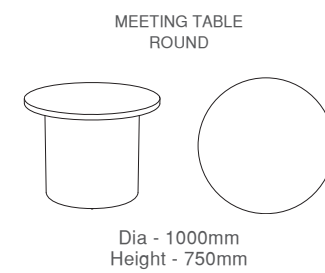

Standard Product Information

Top : Wood, Veneer and Laminate
Base Structure: MS.
Base Finish : Powder Coating.
Edge Detail : Flat.