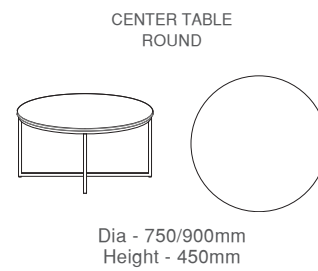

Standard Product Information

Top : Wood, Veneer, Laminate and Marble.
Base Structure: SS and MS.
Base Finish : SS Brush Finish and Powder Coating.
Edge Detail : Flat.