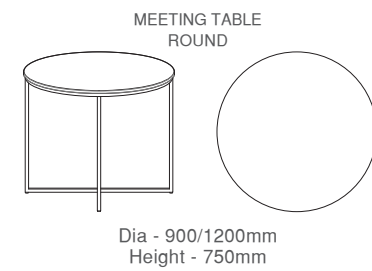

Standard Product Information

Top : Wood, Veneer, Laminate and Marble.
Base Structure: SS and MS.
Base Finish : SS Brush Finish and Powder Coating.
Edge Detail : Flat.