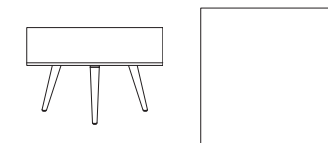

CENTER TABLE
ROUND

Dia - 750/900mm
Height - 450mm

Standard Product Information

Top : Wood, Veneer and Laminate.
 Base Structure : Solid Wood Leg.
 Structural Frame : Solid Wood.
 Edge Detail : Flat.

CENTER TABLE
SQUARE

W600 x D600 x H450mm

CENTER TABLE
SQUARE

W900 x D900 x H450mm

Standard Product Information

Top : Wood, Veneer and Laminate.
 Base Structure : Solid Wood Leg with Metal Cap .
 Structural Frame : Solid Wood.
 Edge Detail : Flat.

CENTER TABLE
ROUND

Dia - 600/750/900mm Height - 450mm

CENTER TABLE
SQUARE

W600 x D600 x H450mm
 W750 x D750 x H450mm
 W900 x D900 x H450mm

MEETING TABLE
ROUND

Dia - 900/1200mm
 Height - 750mm

Standard Product Information