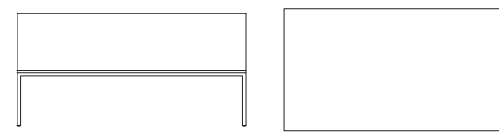

Standard Product Information

Top : Wood, Veneer and Laminate.
Base Structure: SS and MS.
Base Finish : SS Brush Finish and Powder Coating.
Edge Detail : Flat.

CENTER TABLE
LARGE