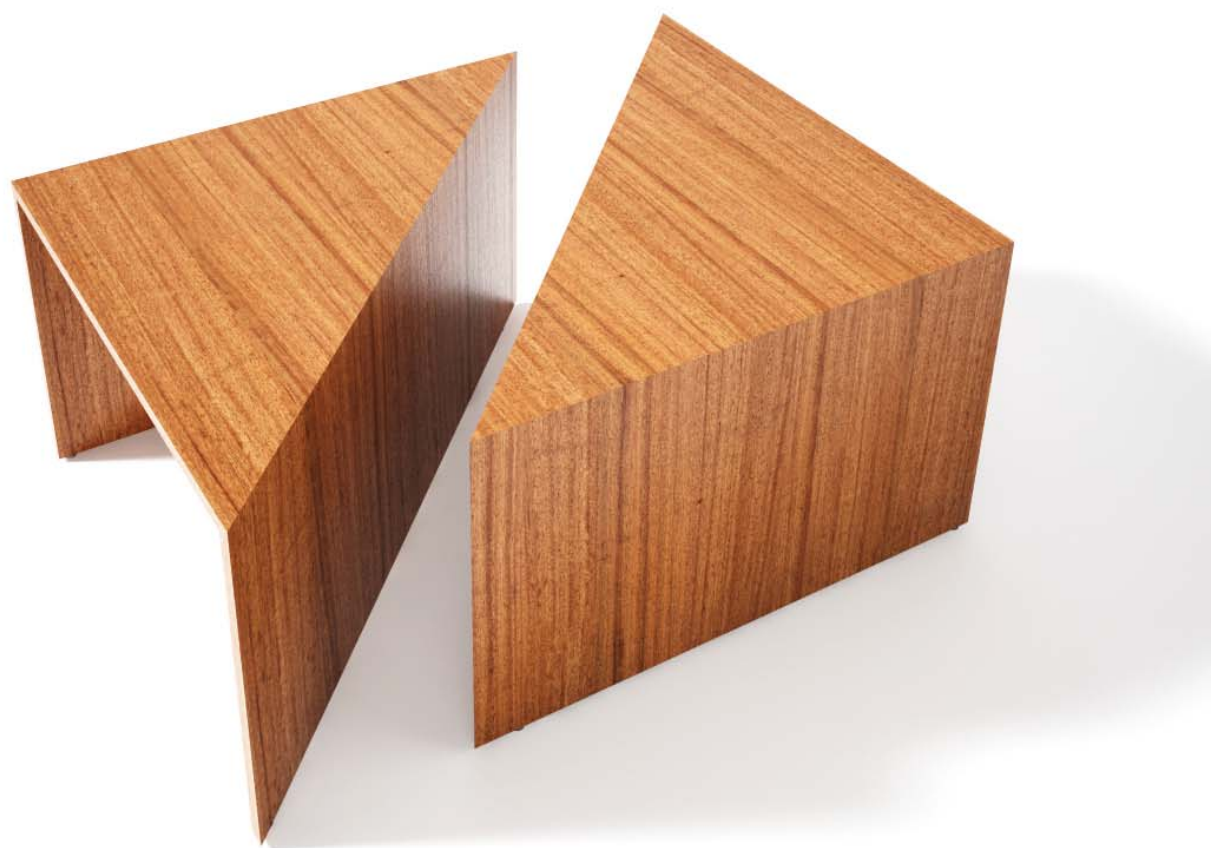

CENTER TABLE
ROUND

Dia - 750/900mm
Height - 450mm

Standard Product Information

Top : Wood, Veneer and Laminate.
 Base Structure : Solid Wood Leg.
 Structural Frame : Solid Wood.
 Edge Detail : Flat.

CENTER TABLE
SQUARE