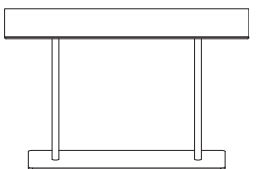

CENTER TABLE
ROUND

Dia - 600/750mm
Height - 450mm

CENTER TABLE
ROUND

W600 x D600 x H450mm
W750 x D750 x H450mm

MEETING TABLE
ROUND

Dia - 600/750/900mm
Height - 750mm

MEETING TABLE
SQUARE

W600 x D600 x H750mm
W750 x D750 x H750mm
W900 x D900 x H750mm

HIGH TABLE
ROUND

Dia - 600mm
Height - 1050mm

HIGH TABLE
SQUARE

W600 x D600 x H1050mm

HIGH TABLE
RECTANGLE

W1200 x D800 x H1050mm
W1800 x D800 x H1050mm

Standard Product Information

Top : Wood, Veneer, Laminate and Back Painted Glass.
 Base Structure: SS and MS.
 Base Finish : SS Brush Finish and Powder Coating.
 Edge Detail : Flat.

CENTER TABLE
ROUND

Dia - 600/750mm
Height - 450mm

CENTER TABLE
SQUARE

W600 x D600 x H450mm
W750 x D750 x H450mm

MEETING TABLE
ROUND

Dia - 600/750/900mm
Height - 750mm

MEETING TABLE
SQUARE

W600 x D600 x H750mm
W750 x D750 x H750mm
W900 x D900 x H750mm

HIGH TABLE
ROUND

Dia - 600mm
Height - 1050mm

HIGH TABLE
SQUARE

W600 x D600 x H1050mm

HIGH TABLE
RECTANGLE

W1200 x D800 x H1050mm
W1800 x D800 x H1050mm

Standard Product Information

Top : Wood, Veneer and Laminate.
Base Structure: SS and MS.
Base Finish : SS Brush Finish and Powder Coating.
Edge Detail : Flat.