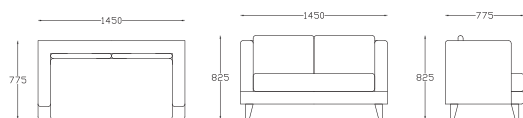

W-850 X D-775 X H-825
Fabric + Solid Wood

W-2050 X D-775 X H-825
Fabric + Solid Wood

W-1450 X D-775 X H-825
Fabric + Solid Wood

S T I T C H I N G

What's the real mark of fine furniture? Quality.

That's why our skilled seamstresses only use sewing techniques that hold together for an enduring finished piece. Our stringent quality checks ensure that every upholstered piece of furniture has strong, high quality seam that won't come undone.