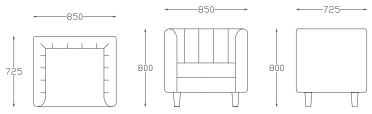

W-850 X D-725 X H-800
Fabric + Solid Wood