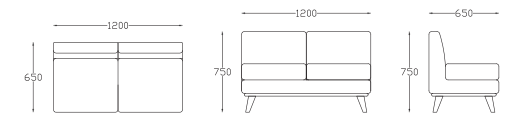

W-1200 X D-650 X H-750
Fabric + Solid Wood