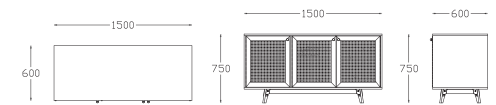

W-450 X D-500 X H-850
Solid Wood

CHATTAI

A stunning five door sideboard with each door covered with a woven mat or chattai. Beauty with an ethnic touch makes this piece of furniture eye-catching. It will certainly stand out in any room.