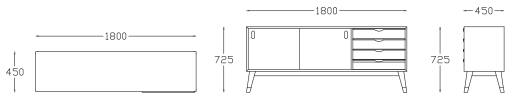

W-1800 X D-450 X H-725
W-900 X D-900 X H-750
Solid Wood