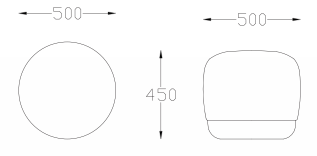

W-500 X D-500 X H-450
Fabric + Solid Wood