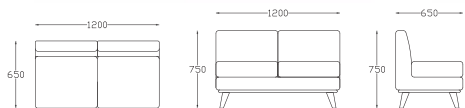

W-1200 X D-650 X H-750
Fabric + Solid Wood