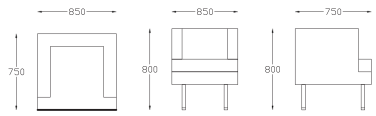

W-850 X D-750 X H-800
Fabric + Metal