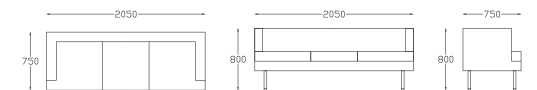

W-1450 X D-750 X H-800
Fabric + Wooden Legs

W-2050 X D-750 X H-800
Fabric + Metal

ARAL

A straight line deviates to form a beautiful curve.
A sofa with a contoured back that has a smooth
curve to resemble an arch.