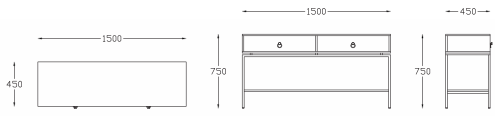

W-1500 X D-450 X H-750
Solid Wood + Metal