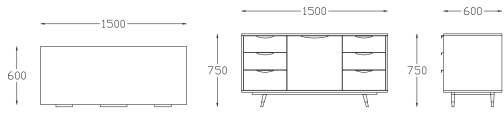

W-450 X D-500 X H-850
Solid Wood