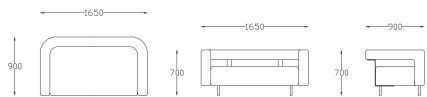

W-1650 X D-900 X H-700
Fabric + Metal