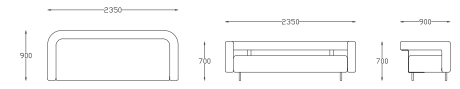

W-2350 X D-900 X H-700
Fabric + Metal