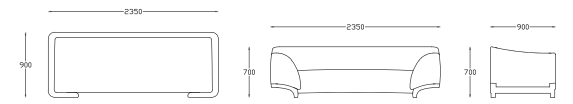

W-2350 X D-900 X H-700
Metal + Fabric