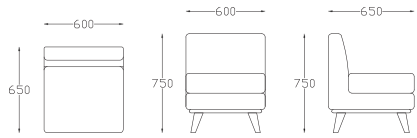

W-600 X D-650 X H-750
Fabric + Solid Wood