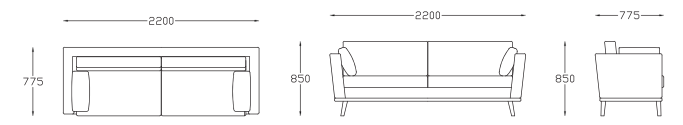

W-2200 X D-775 X H-850
Fabric + Solid Wood