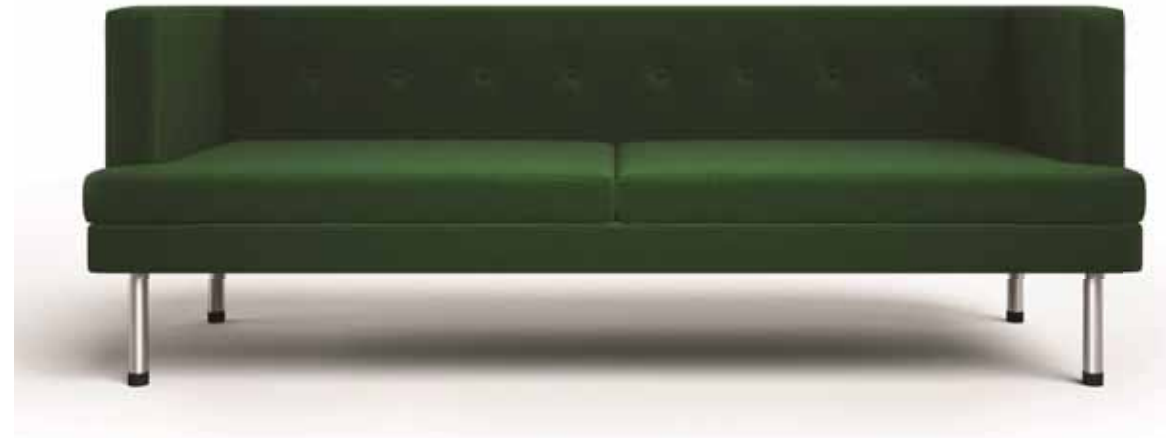

W-1450 X D-750 X H-800
Fabric + Wooden Legs

W-2050 X D-750 X H-800
Fabric + Metal

ARAL

A straight line deviates to form a beautiful curve.
A sofa with a contoured back that has a smooth
curve to resemble an arch.