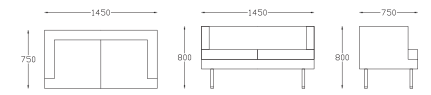

W-1450 X D-750 X H-800
Fabric + Wooden Legs

W-2050 X D-750 X H-800
Fabric + Metal

ARAL

A straight line deviates to form a beautiful curve.
A sofa with a contoured back that has a smooth
curve to resemble an arch.