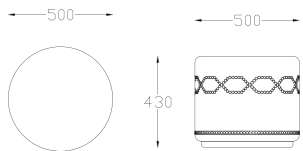

A seating that will enhance any room!

W-400 X D-400 X H-450
Fabric + Solid Wood

K A T A K

Sporting a design that resembles a Katak or links in a chain, this eye catching pouffe will link itself with any décor! A furniture piece that one would be proud to own!