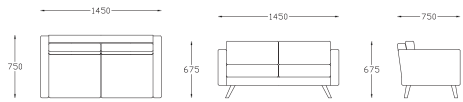

W-1450 X D-750 X H-675
Fabric + Solid Wood