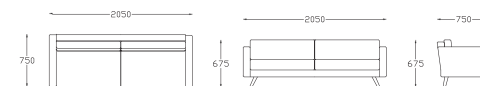

W-2050 X D-850 X H-675
Fabric + Solid Wood