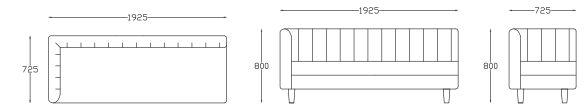

W-1925 X D-725 X H-800
Fabric + Solid Wood