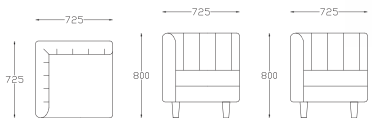

With an eye-catching design and a comfortable backrest, this elegant sofa will go well with any décor.

W-850 X D-725 X H-800
Fabric + Solid Wood

W-1375 X D-725 X H-800
Fabric + Solid Wood

W-725 X D-725 X H-800
Fabric + Solid Wood