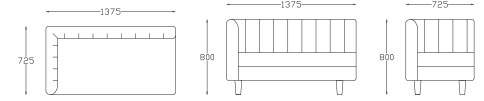

W-1375 X D-725 X H-800
Fabric + Solid Wood