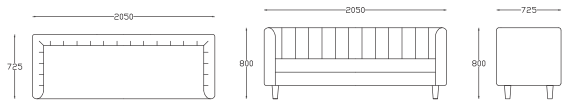

W-2050 X D-725 X H-800
Fabric + Solid Wood