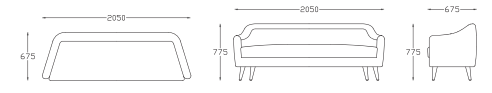

W-850 X D-750 X H-800
Fabric + Metal