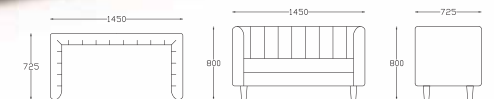

With an eye-catching design and a comfortable backrest, this elegant sofa will go well with any décor.

W-850 X D-725 X H-800
Fabric + Solid Wood

W-1375 X D-725 X H-800
Fabric + Solid Wood

W-725 X D-725 X H-800
Fabric + Solid Wood