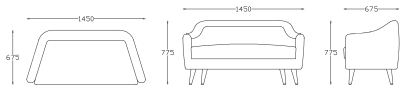

W-1450 X D-675 X H-775
Fabric + Solid Wood