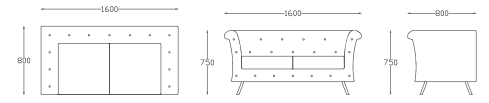

W-1600 X D-800 X H-750
Fabric + Metal