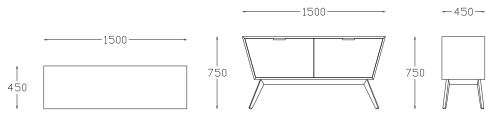

Tip: Ideal as a workstation separator in offices or a kitchen/dining separator in an open kitchen concept.

W-450 X D-500 X H-850
Solid Wood

PETIKA

Petika is a perfect name for this smaller version of a sideboard that is shaped like a box or peti. An ideal storage for small spaces.