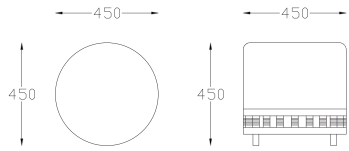

W-400 X D-400 X H-450
Fabric + Solid Wood