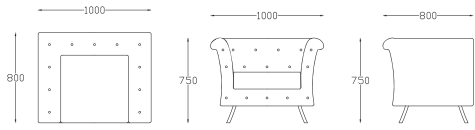

W-1000 X D-800 X H-750
Fabric + Metal