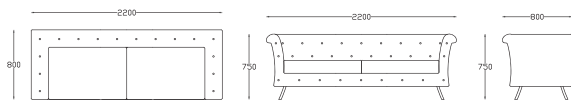

W-2200 X D-800 X H-750
Fabric + Metal